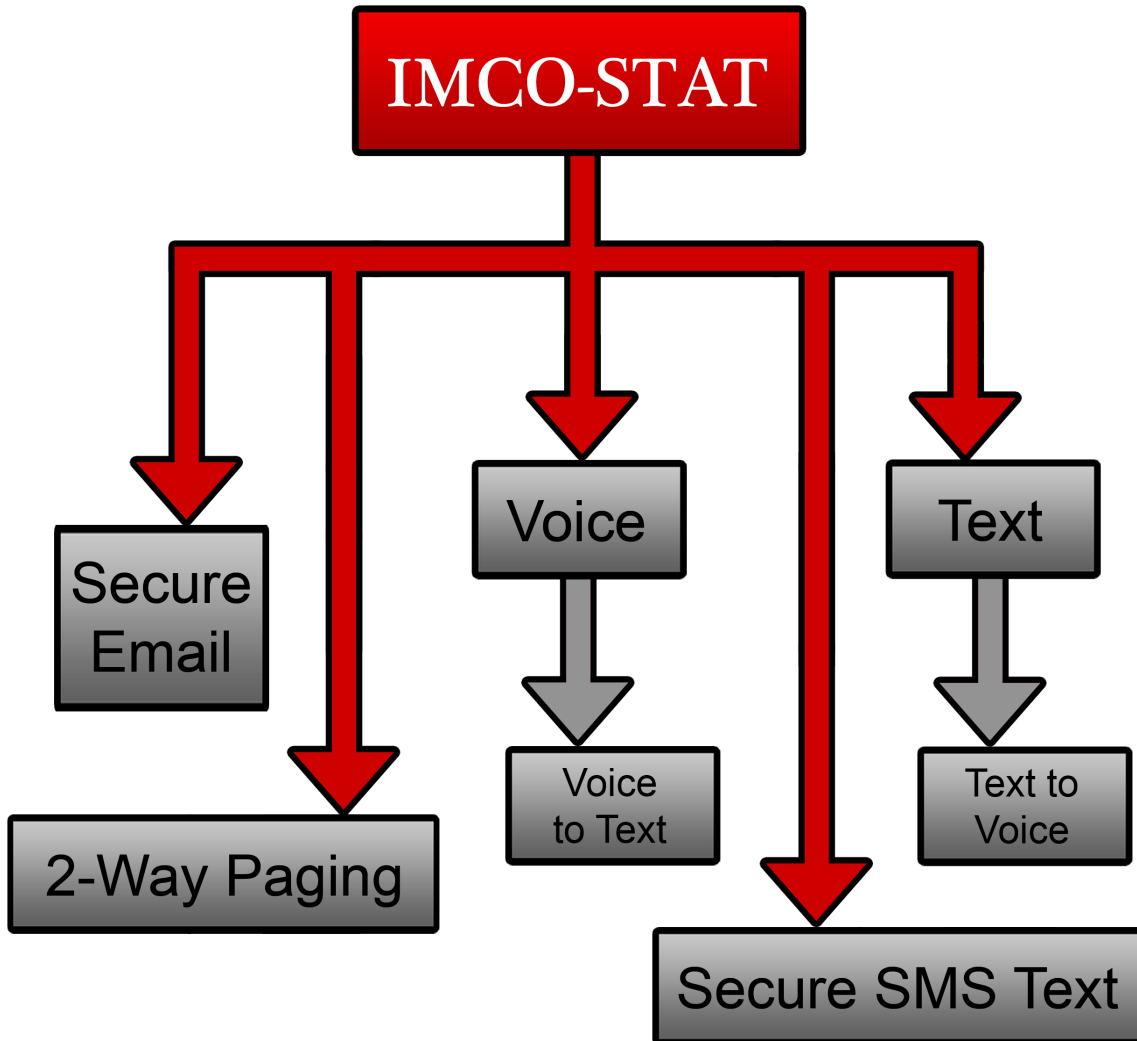

# IMCO-STAT Message Options

Document 4044 Revision A

## IMCO-STAT Critical Test Results Management Software

IMCO-STAT offers a variety of choices for sending your Critical Test Result Messages.

Compatible Devices Include:

Phone, Workstation, Pager, PDA, Tablet PC, Personal Laptop, Home Computer